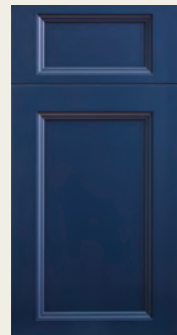

CONTEMPORARY

**CLASSIC**

Maple  
Natural

**CHASE**

HDF  
Harbor Grey

**MADISON**

Paint Grade Maple  
Nightfall

**SANIBEL**