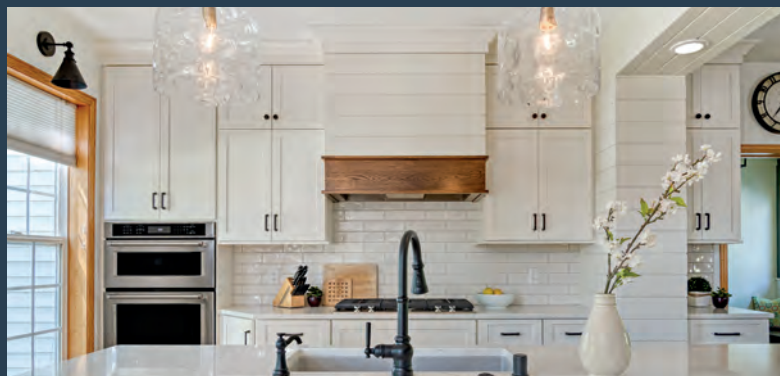

CONTENTS

Seville vs. Lucerne Cabinets ... 6

Colors & Species ... 8

Door Styles ... 10

Kitchens ... 12

Bathrooms ... 32

Laundry, Mudrooms & Storage ... 40

Accessories ... 46